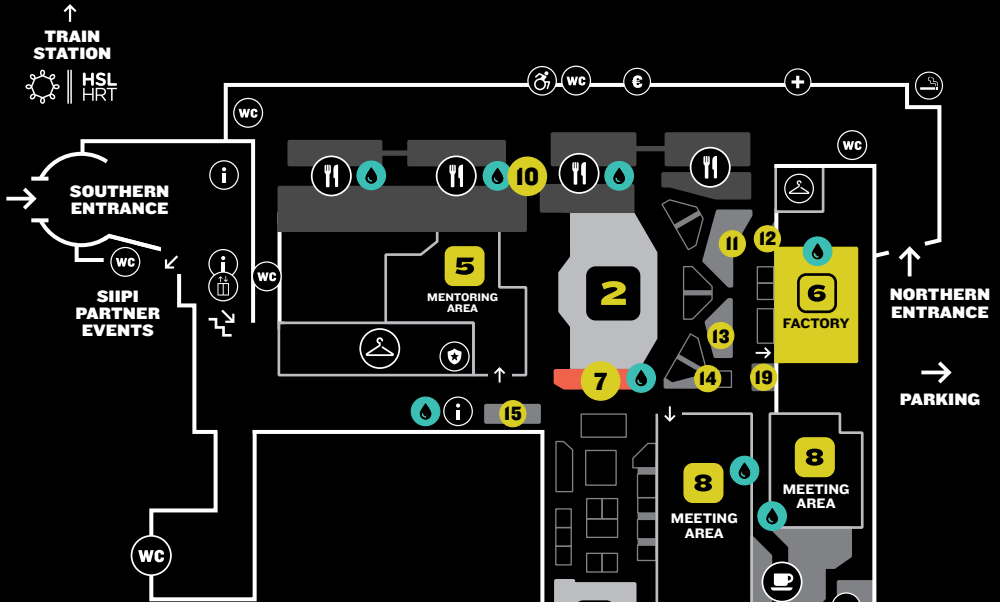

THE VENUE

MESSUKESKUS

- 1 Founder Stage
- 2 Amphitheater
- 3 Startup Studio
- 4 Builders' Studio
- 5 Mentoring Area
- 6 Factory
- 7 Meeting Point
- 8 Meeting Area
- 9 Investor Hub
- 10 Food Court
- 11 Bell Labs Workspace
- 12 Arcadia Workspace
- 13 P versus NP Workspace
- 14 Fairchild Workspace
- 15 Prism Workspace
- 16 Vetrospace Lounge
- 17 Startup Booths
- 18 Media Area
- 19 Store
- 20 Symposium Café
- 21 Celestial Café

- | | | |
|-----------|-------------------|-------------------|
| Lift | Restaurant | Security Helpdesk |
| Cloakroom | Toilet | Water |
| First Aid | Accessible Toilet | Cash Withdrawal |
| Coffee | Info Desk | Smoking Area |